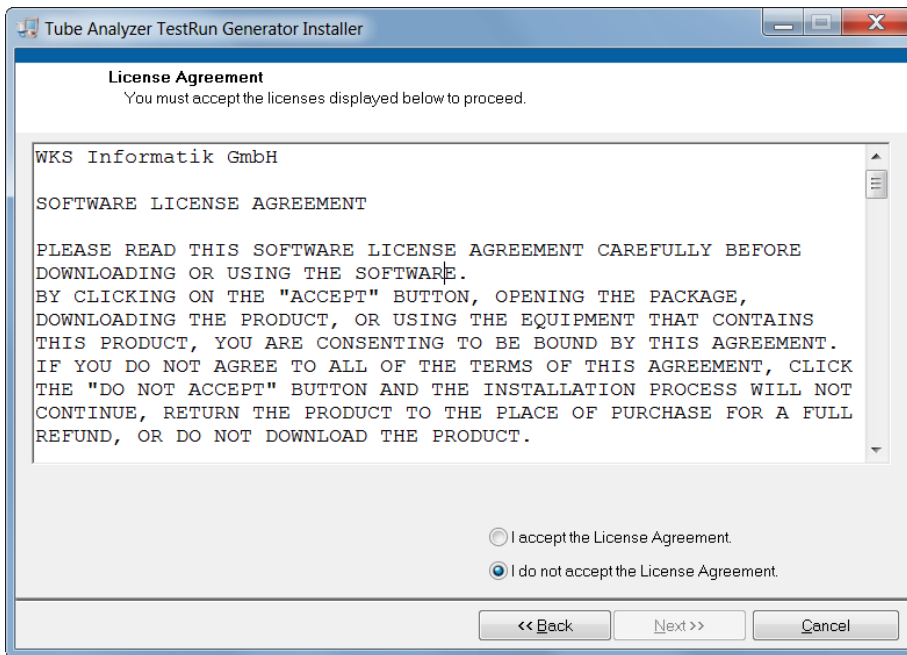

	Internes Dokument	Dok Nr.	QS-ID-036
	Installationsanleitung	Stand	Sept 2010
		Revision	001

Tube Analyzer TestRun Generator

Install Guide

Stand: 27.03.2015

Content

1	INSTALLATION.....	3
2	CONTACT AND TECHNICAL SUPPORT	6

1 Installation

Upon starting the installer, the following steps need to be followed in order to install the Tube Analyzer TestRun Generator:

After the installer has finished, the Tube Analyzer TestRun Generator starts automatically: