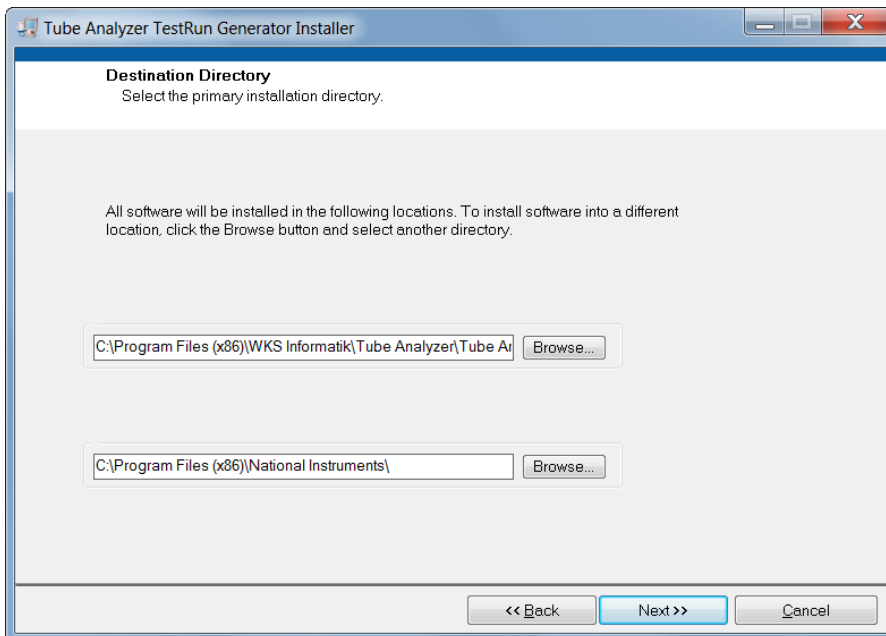

	Internes Dokument	Dok Nr.	QS-ID-036
	Installationsanleitung	Stand	Sept 2010
		Revision	001

Tube Analyzer TestRun Generator

Install Guide

Stand: 27.03.2015

Content

1	INSTALLATION.....	3
2	CONTACT AND TECHNICAL SUPPORT	6

1 Installation

Upon starting the installer, the following steps need to be followed in order to install the Tube Analyzer TestRun Generator:

After the installer has finished, the Tube Analyzer TestRun Generator starts automatically: