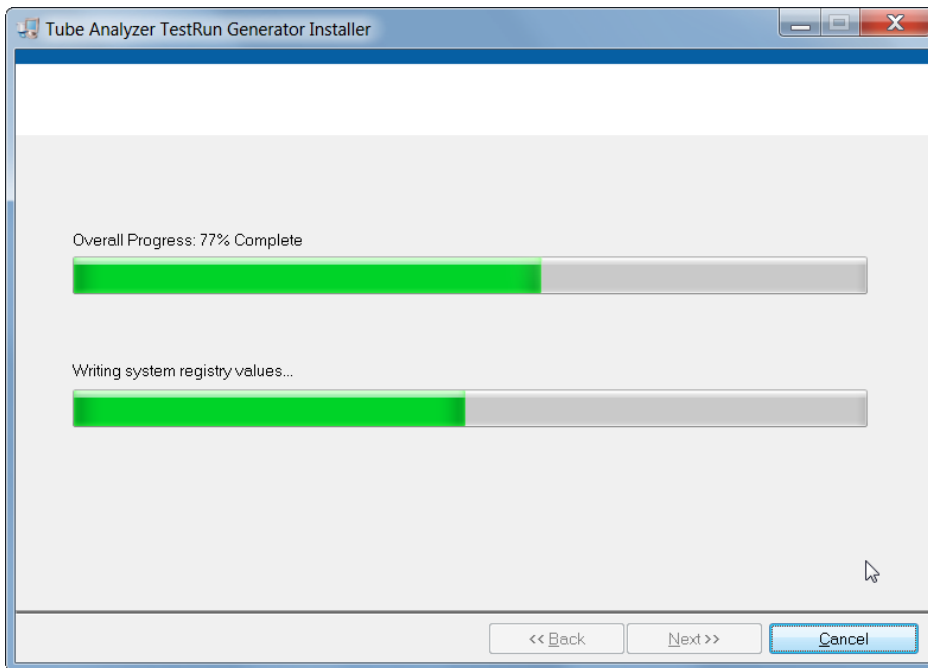

	Internes Dokument	Dok Nr.	QS-ID-036
	Installationsanleitung	Stand	Sept 2010
		Revision	001

Tube Analyzer TestRun Generator

Install Guide

Stand: 27.03.2015

Content

1	INSTALLATION.....	3
2	CONTACT AND TECHNICAL SUPPORT	6

1 Installation

Upon starting the installer, the following steps need to be followed in order to install the Tube Analyzer TestRun Generator:

After the installer has finished, the Tube Analyzer TestRun Generator starts automatically: