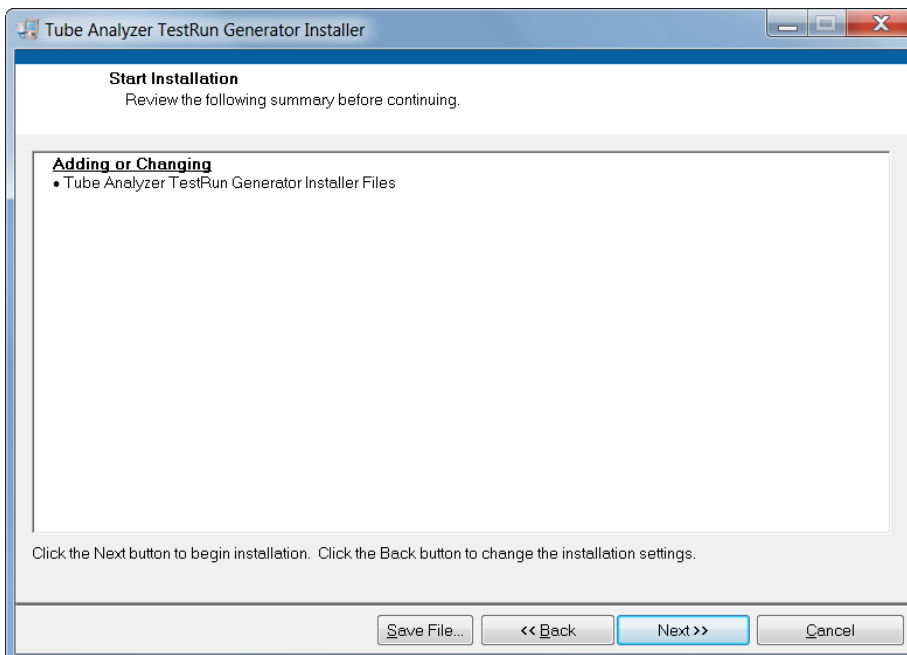

1 Installation

Upon starting the installer, the following steps need to be followed in order to install the Tube Analyzer TestRun Generator:

After the installer has finished, the Tube Analyzer TestRun Generator starts automatically: