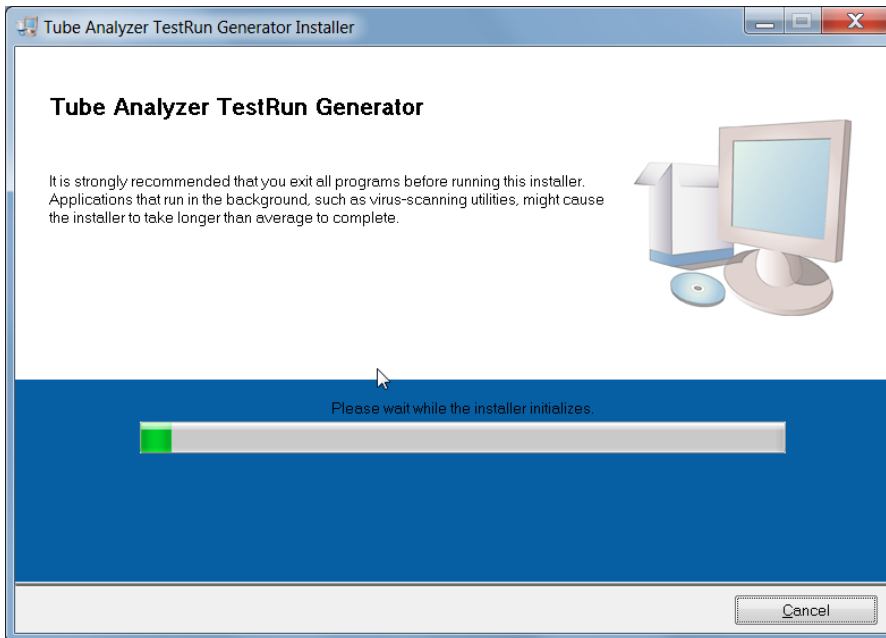

	Internes Dokument	Dok Nr.	QS-ID-036
	Installationsanleitung	Stand	Sept 2010
		Revision	001

Tube Analyzer TestRun Generator

Install Guide

Stand: 27.03.2015

Content

1	INSTALLATION.....	3
2	CONTACT AND TECHNICAL SUPPORT	6

1 Installation

Upon starting the installer, the following steps need to be followed in order to install the Tube Analyzer TestRun Generator:

After the installer has finished, the Tube Analyzer TestRun Generator starts automatically: