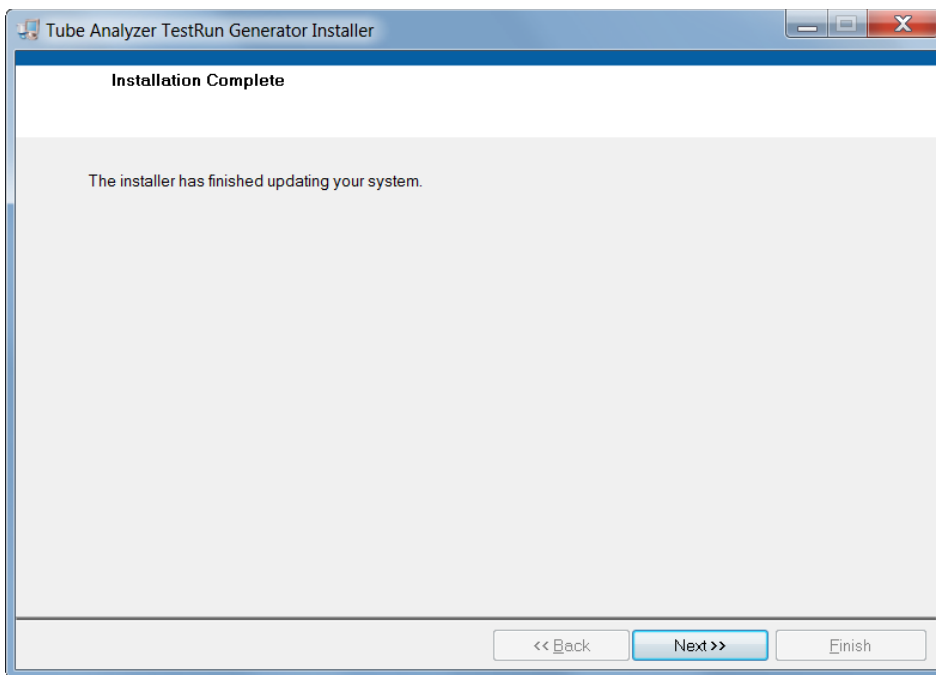

	Internes Dokument	Dok Nr.	QS-ID-036
	Installationsanleitung	Stand	Sept 2010
		Revision	001

Tube Analyzer TestRun Generator

Install Guide

Stand: 27.03.2015

Content

1	INSTALLATION.....	3
2	CONTACT AND TECHNICAL SUPPORT	6

1 Installation

Upon starting the installer, the following steps need to be followed in order to install the Tube Analyzer TestRun Generator:

After the installer has finished, the Tube Analyzer TestRun Generator starts automatically: